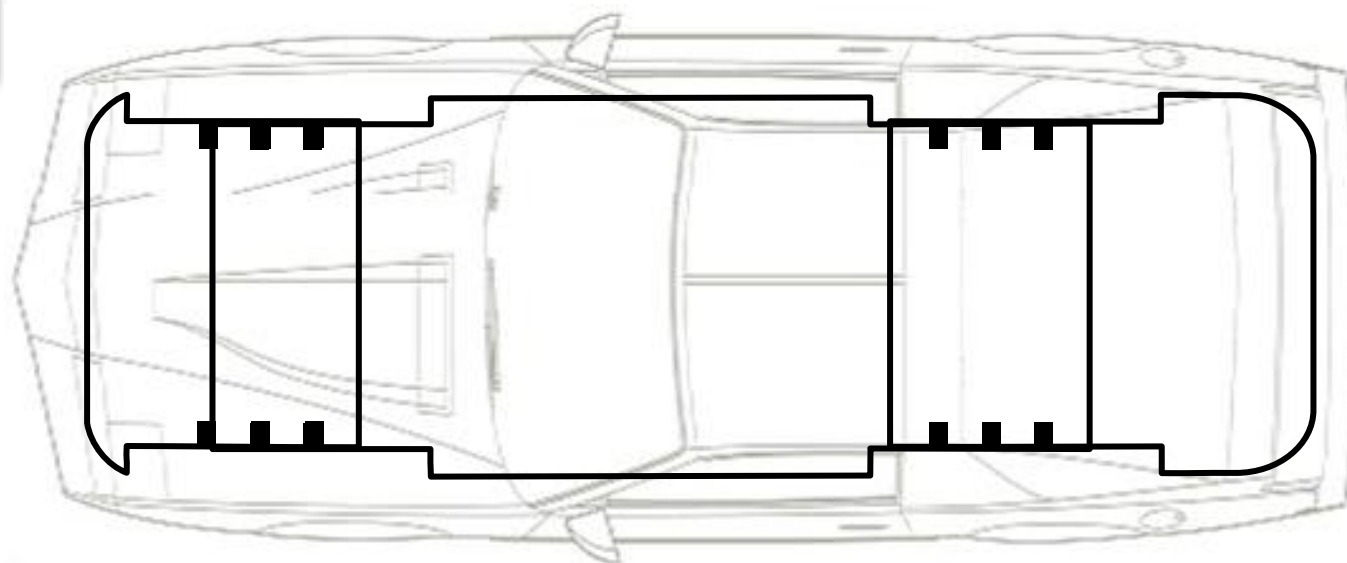

Pontiac Firebird Trans Am 1982 –
Knight Rider KITT Coupe

SCALE: *Reduced by 50%*

MULTI – LEVEL STRUCTURE