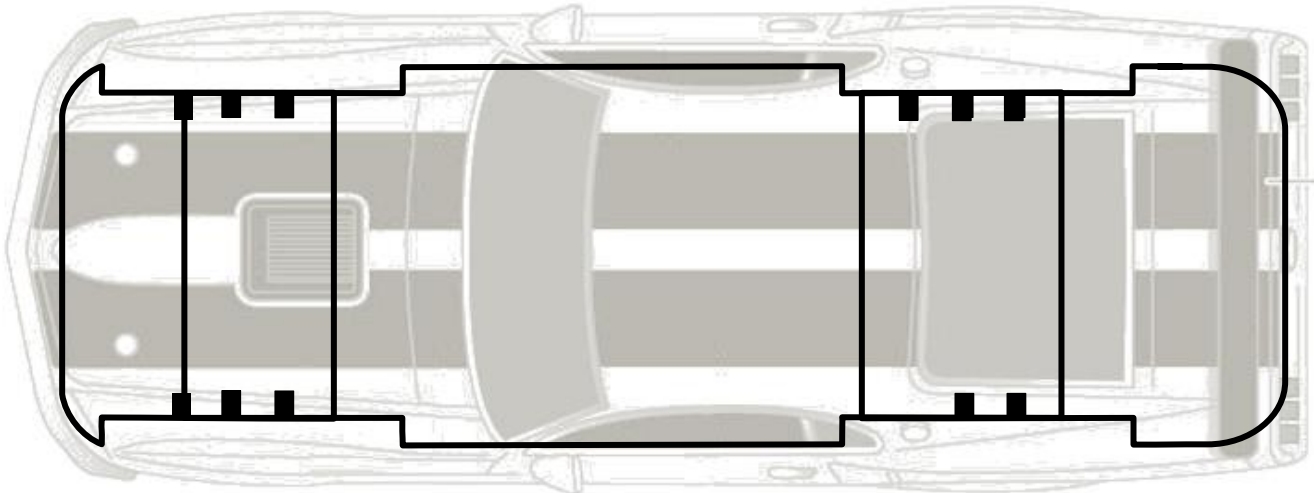

Ford Mustang Boss 302  
1969

SCALE: Reduced by 50%

MULTI – LEVEL STRUCTURE