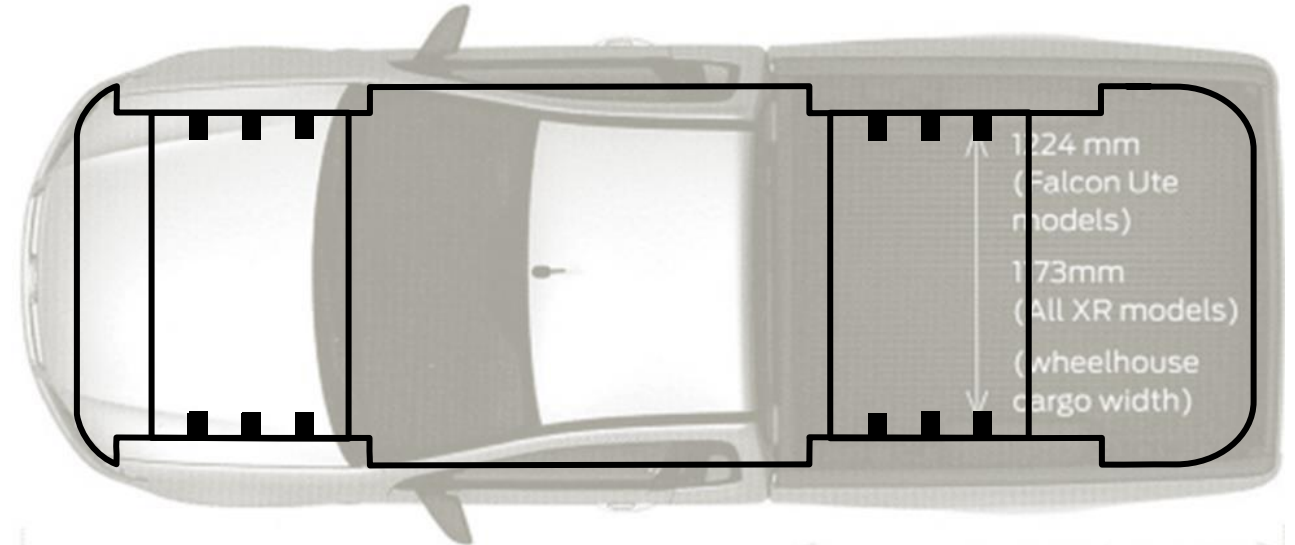

Ford AUS Falcon FG Ute  
(2012)

**SCALE: Reduced by 50%**  
**MULTI – LEVEL STRUCTURE**