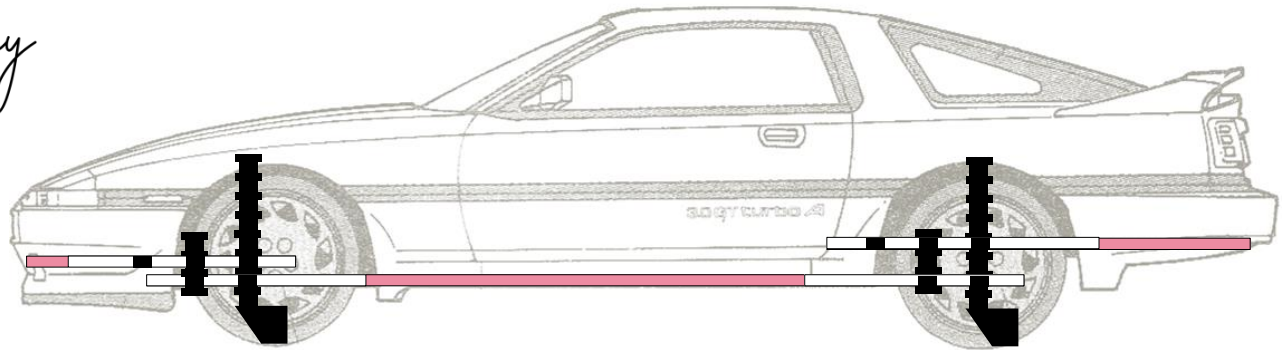

TOYOTA Supra Turbo 1988

*SCALE: Reduced by 50%*

**MULTI – LEVEL STRUCTURE**