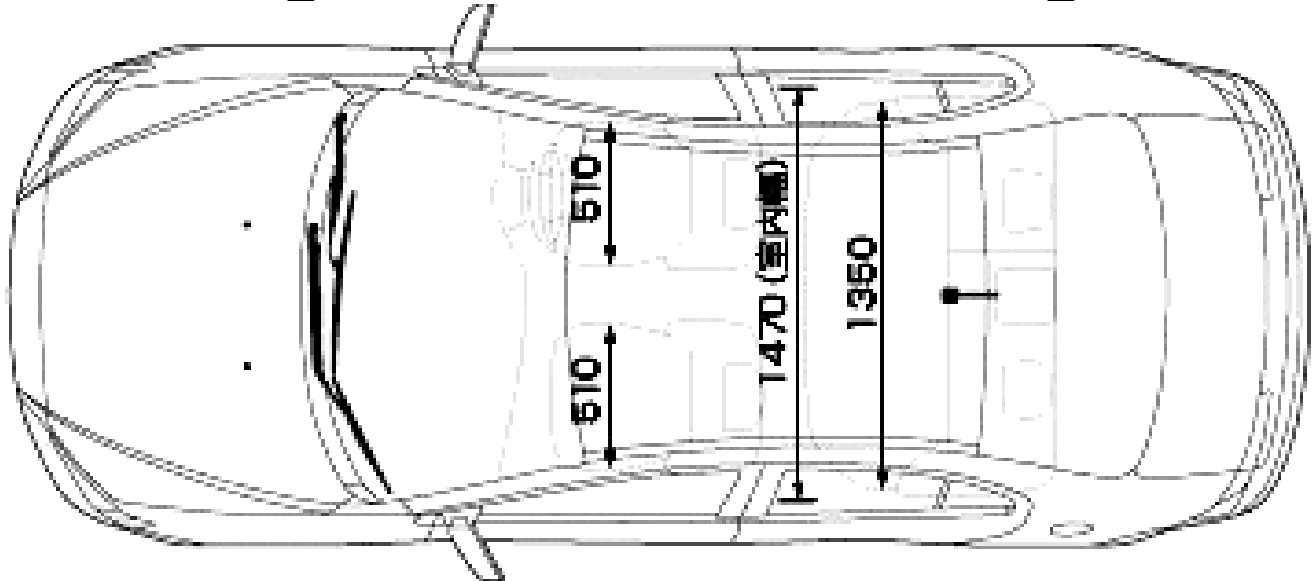

Mitsubishi Lancer Sedan VL
2008

SCALE: Reduced by 50%

SINGLE – LEVEL STRUCTURE

www.the-blueprints.com